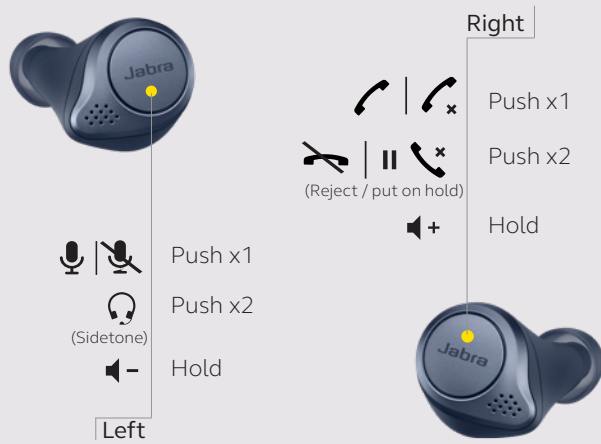

Access your voice assistant, fast

Need an answer now? Access Siri® and Google Assistant™ with a double tap, and quickly get the information you need – from setting appointments, to finding nearby events or calling your best friend. And with Bluetooth 5.0, you can seamlessly connect to your Android or Apple device, with no hassle.

HOW TO PAIR

Push (1 sec) the buttons on both earbuds to power on, and then follow the voice instructions to pair to your phone.

HOW TO CHARGE

HOW TO USE – CALLS

HOW TO USE – MUSIC

	FEATURES	BENEFITS
Connectivity	Bluetooth 5.0	No audio dropouts or interruptions – Jabra 4 th generation true wireless
	Multi-connect	Pair up to 8 devices, and connect up to 2 devices at a time
	Fast Charge	Get 60 minutes of battery from 15 minutes of charging in the charging case
Audio	Noise isolating fit	Limit background noise
	HearThrough	Hear the outside world without removing the earbuds
	4-microphone call technology	Noise reduction on outgoing voice audio
	AAC and SBC audio codecs	Enhanced sound performance
	Customizable equalizer	Hear your music your way with a customizable equalizer, available in Jabra Sound+ App
	MySound***	Tailor your music to your individual hearing profile, available in Jabra Sound+ App
Ease of use	Rechargeable battery	Up to 28 hours battery with charging case
	Audio control	Answer/end call – Reject call – Volume control – Track control – Play/pause music
	Voice assistant enabled	Direct access to Siri® and Google Assistant™
	Accessories	3 pairs of different sized EarGels (S,M,L) and USB-C cable
	New enhanced shape	Secure active fit and comfort engineered from thousands of ear scans
	IP57-rated	Durability and 2-year warranty against dust and sweat**
Compatibility	Apps	For compatibility information go to the Jabra Sound+ App

* The Elite Active 75t earbuds are IP57 verified to withstand fresh water up to one meter for 30 minutes
 ** Registration required with the Jabra Sound+ App
 *** MySound available from May 2020