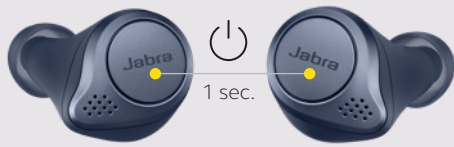

ELITE ACTIVE 75t

Engineered for secure fit. Great music and calls, waterproof and designed for sport.*

Secure fit for active lifestyles

Go anywhere, do anything, without worrying about losing an earbud. Tested for secure fit, and with extra grip coating, Elite Active 75t earbuds are compact and comfortable. They're designed to stay in place, even when you really put them through their paces.

HOW TO PAIR

Push (1 sec) the buttons on both earbuds to power on, and then follow the voice instructions to pair to your phone.

HOW TO CHARGE

HOW TO USE – CALLS

HOW TO USE – MUSIC

	FEATURES	BENEFITS
Connectivity	Bluetooth 5.0	No audio dropouts or interruptions – Jabra 4 th generation true wireless
	Multi-connect	Pair up to 8 devices, and connect up to 2 devices at a time
	Fast Charge	Get 60 minutes of battery from 15 minutes of charging in the charging case
Audio	Noise isolating fit	Limit background noise
	HearThrough	Hear the outside world without removing the earbuds
	4-microphone call technology	Noise reduction on outgoing voice audio
	AAC and SBC audio codecs	Enhanced sound performance
	Customizable equalizer	Hear your music your way with a customizable equalizer, available in Jabra Sound+ App
	MySound***	Tailor your music to your individual hearing profile, available in Jabra Sound+ App
Ease of use	Rechargeable battery	Up to 28 hours battery with charging case
	Audio control	Answer/end call – Reject call – Volume control – Track control – Play/pause music
	Voice assistant enabled	Direct access to Siri® and Google Assistant™
	Accessories	3 pairs of different sized EarGels (S,M,L) and USB-C cable
	New enhanced shape	Secure active fit and comfort engineered from thousands of ear scans
	IP57-rated	Durability and 2-year warranty against dust and sweat**
Compatibility	Apps	For compatibility information go to the Jabra Sound+ App