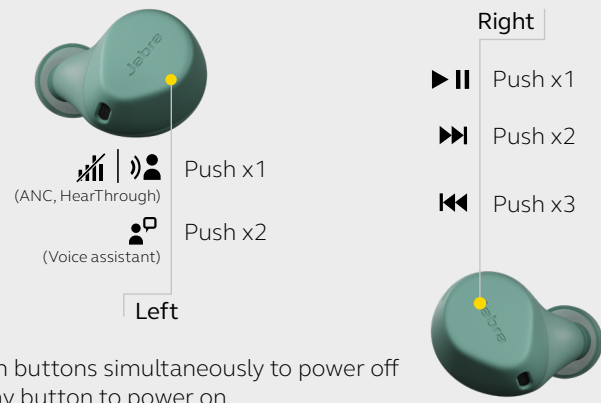

HOW TO CHARGE

Up to 30 hours charge on-the-go

Up to 8 hours battery

HOW TO USE – CALLS*

HOW TO USE – MUSIC*

Tap both buttons simultaneously to power off
Press any button to power on

	FEATURES	BENEFITS
Connectivity	Phone, Computer, Tablet, Sports Watch	Connect to a range of devices
	Bluetooth® 5.2	No audio dropouts or interruptions
	Bluetooth Connectivity	Pair up to 8 devices
Audio	Adjustable ANC	Gives you complete control over your level of noise cancellation
	Adjustable HearThrough	Lets you hear the outside world without removing your earbuds
	Noise isolating fit	Designed to block out external sounds
	AAC and SBC Codecs	Enhanced sound performance
	Customizable Equalizer	Hear your music your way with a customizable equalizer, available in the Jabra Sound+ app
	MySound	Tailor your music to your individual hearing profile, available in the Jabra Sound+ app
	MyFit	MyFit tests your earbuds' seal, for improved Active Noise Cancellation (ANC), and better sound performance
Ease of use	Use either earbud	Use independently for flexibility
	Rechargeable Battery	Up to 8 hours battery in the buds, and up to 30 hours with the case
	Fast Charge	5 minutes of charge gets you up to an hour of battery
	Wireless Charging	Compatible with Qi-enabled wireless charging pads (wireless charger not included)
	MyControls	Configure your button functions with MyControls, available in the Jabra Sound+ app
	Name your headset	Use the Jabra Sound+ app to give your best buds a nickname, and help them stand out from your other Bluetooth devices
	Voice Assistant Enabled	Alexa Built-in, Google Assistant (Android only) and Siri, activated by tapping your earbud, set-up in MyControls
Design & comfort	ShakeGrip™	Higher friction material that helps the bud stay securely in the ear
	Closed earbud design	Designed to achieve a sealed fit that helps with noise isolation
	Accessories	3 pairs of oval silicon EarGels™ (S, M, L) and a USB-C cable
Durability	IP57	Waterproof and made from premium, durable materials with a 2-year warranty against dust and water**
App	Jabra Sound+	Access MyControls, MySound, call settings and more