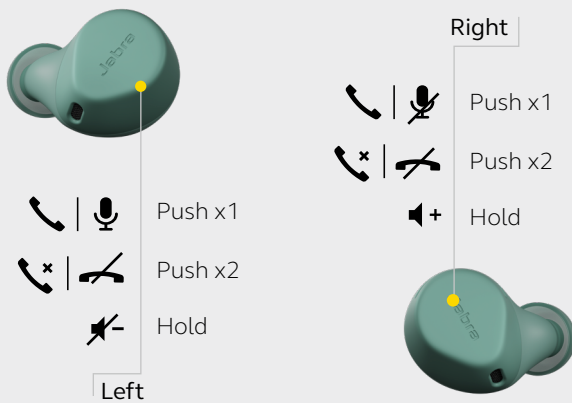

HOW TO CHARGE

Up to 30 hours charge on-the-go

Up to 8 hours battery

HOW TO USE – CALLS*

HOW TO USE – MUSIC*

Tap both buttons simultaneously to power off
Press any button to power on

	FEATURES	BENEFITS
Connectivity	Phone, Computer, Tablet, Sports Watch	Connect to a range of devices
	Bluetooth® 5.2	No audio dropouts or interruptions
	Bluetooth Connectivity	Pair up to 8 devices
Audio	Adjustable ANC	Gives you complete control over your level of noise cancellation
	Adjustable HearThrough	Lets you hear the outside world without removing your earbuds
	Noise isolating fit	Designed to block out external sounds
	AAC and SBC Codecs	Enhanced sound performance
	Customizable Equalizer	Hear your music your way with a customizable equalizer, available in the Jabra Sound+ app
	MySound	Tailor your music to your individual hearing profile, available in the Jabra Sound+ app
	MyFit	MyFit tests your earbuds' seal, for improved Active Noise Cancellation (ANC), and better sound performance
Ease of use	Use either earbud	Use independently for flexibility
	Rechargeable Battery	Up to 8 hours battery in the buds, and up to 30 hours with the case
	Fast Charge	5 minutes of charge gets you up to an hour of battery
	Wireless Charging	Compatible with Qi-enabled wireless charging pads (wireless charger not included)
	MyControls	Configure your button functions with MyControls, available in the Jabra Sound+ app
	Name your headset	Use the Jabra Sound+ app to give your best buds a nickname, and help them stand out from your other Bluetooth devices
	Voice Assistant Enabled	Alexa Built-in, Google Assistant (Android only) and Siri, activated by tapping your earbud, set-up in MyControls
Design & comfort	ShakeGrip™	Higher friction material that helps the bud stay securely in the ear
	Closed earbud design	Designed to achieve a sealed fit that helps with noise isolation
	Accessories	3 pairs of oval silicon EarGels™ (S, M, L) and a USB-C cable
Durability	IP57	Waterproof and made from premium, durable materials with a 2-year warranty against dust and water**
App	Jabra Sound+	Access MyControls, MySound, call settings and more