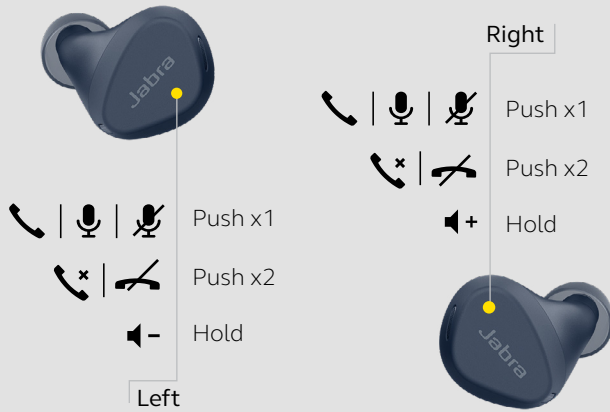

HOW TO CHARGE

Up to 28 hours charge on-the-go

Up to 7 hours battery

HOW TO USE – CALLS

See the User Manual for button functionality when using either earbud

HOW TO USE – MUSIC

Tap both buttons simultaneously to power off
Press any button to power on

	FEATURES	BENEFITS
Connectivity	Bluetooth 5.2	No audio dropouts or interruptions – Jabra 6th generation true wireless
Audio	ANC	Filters out background noise. ANC is activated through the Jabra Sound+ app.
	Adjustable HearThrough	Adjustable HearThrough lets you hear the outside world without removing your earbuds
	Noise isolating fit	Closed acoustic design to block out surrounding noise
	SBC and Qualcomm® aptX™	Enhanced sound performance
	Customizable EQ	Hear your music your way with the customizable equalizer, available in the Jabra Sound+ app
Ease of use	4-microphone technology	For crystal clear calls
	Mono mode	Use either earbud independently for more flexibility
	Rechargeable battery	Up to 7 hours battery in the buds, and 21 hours in the case (a total of 28 hours)
	Fast charge	10 minutes of charge gets you up to 1 hour's battery
	Instant app access	Spotify Tap playback* (Android only)
Design & comfort	Fast pair	Google Fast Pair (Android only)
	Voice Assistant enabled	Alexa Built-in (Android only), Siri® and Google Assistant
	Compact design	Designed for a secure active fit
Durability	Accessories	3 pairs of round silicon EarGels™ (S, M, L), a charging case, and a USB-A to USB-C cable
	IP57	Water and sweat proof, and made from premium, durable materials with a 2-year warranty**
App	Jabra Sound+	Access customizable EQ, ANC and adjustable HearThrough, Find my Jabra and more