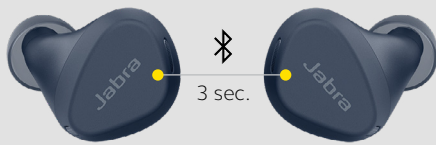

HOW TO PAIR

Push the buttons on both earbuds for 3 seconds, then go to the Bluetooth menu of your phone to connect your earbuds, or with Google Fast Pair, your Android phone will instantly ask to connect to your buds if nearby.