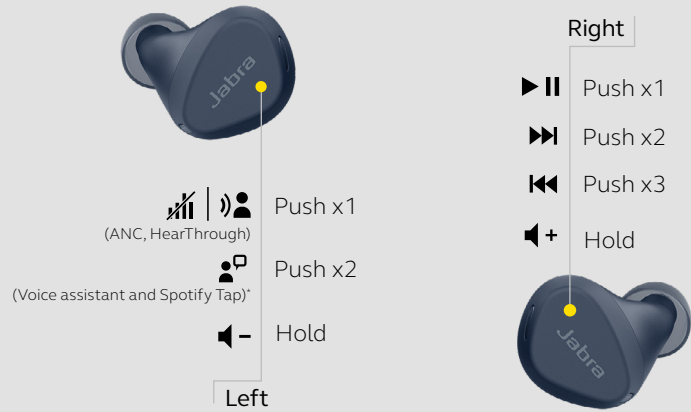

HOW TO CHARGE

Up to 28 hours charge on-the-go

Up to 7 hours battery

HOW TO USE – CALLS

See the User Manual for button functionality when using either earbud

HOW TO USE – MUSIC

Tap both buttons simultaneously to power off
Press any button to power on

	FEATURES	BENEFITS
Connectivity	Bluetooth 5.2	No audio dropouts or interruptions – Jabra 6th generation true wireless
Audio	ANC	Filters out background noise. ANC is activated through the Jabra Sound+ app.
	Adjustable HearThrough	Adjustable HearThrough lets you hear the outside world without removing your earbuds
	Noise isolating fit	Closed acoustic design to block out surrounding noise
	SBC and Qualcomm® aptX™	Enhanced sound performance
	Customizable EQ	Hear your music your way with the customizable equalizer, available in the Jabra Sound+ app
Ease of use	4-microphone technology	For crystal clear calls
	Mono mode	Use either earbud independently for more flexibility
	Rechargeable battery	Up to 7 hours battery in the buds, and 21 hours in the case (a total of 28 hours)
	Fast charge	10 minutes of charge gets you up to 1 hour's battery
	Instant app access	Spotify Tap playback* (Android only)
Design & comfort	Fast pair	Google Fast Pair (Android only)
	Voice Assistant enabled	Alexa Built-in (Android only), Siri® and Google Assistant
	Compact design	Designed for a secure active fit
Durability	Accessories	3 pairs of round silicon EarGels™ (S, M, L), a charging case, and a USB-A to USB-C cable
	IP57	Water and sweat proof, and made from premium, durable materials with a 2-year warranty**
App	Jabra Sound+	Access customizable EQ, ANC and adjustable HearThrough, Find my Jabra and more